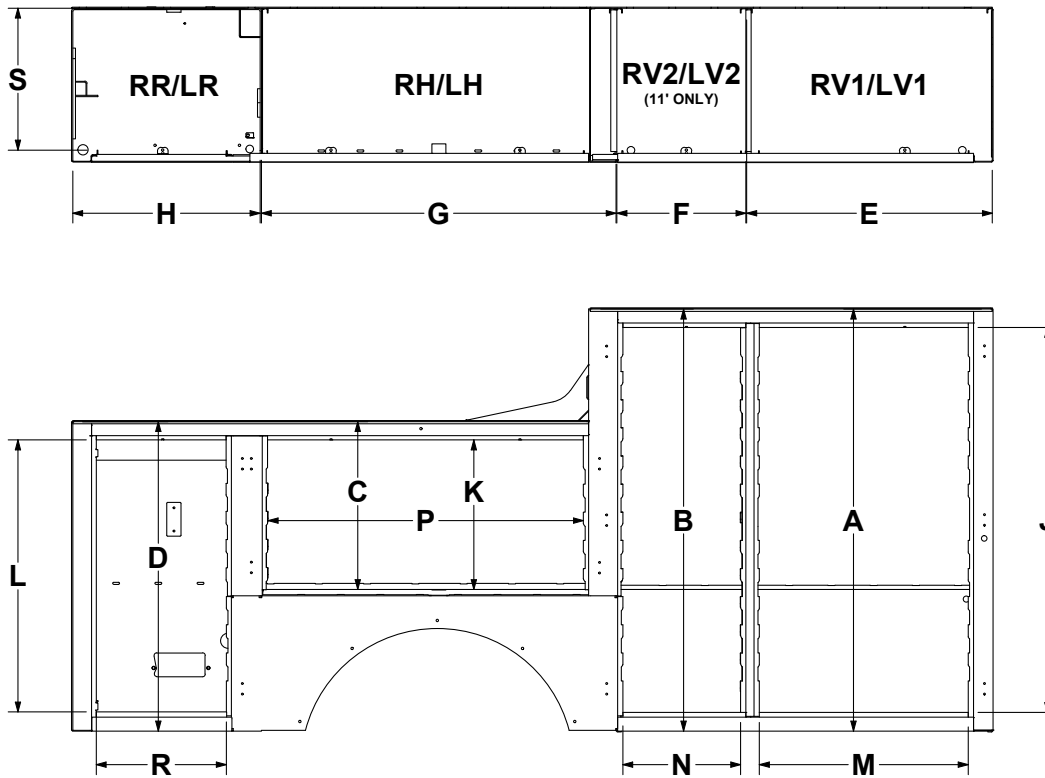

99906768 - DOM1

DOM1 COMPARTMENT DIMENSIONS								
BASE BODY	A	B	C	D	E	F	G	H
9' STANDARD	44" (111.8)		23.88" (60.7)	44" (111.8)	34" (86.4)		47.75" (121.3)	26.75 (67.9)
9' FRONT RAISED	60" (152.4)							
11' STANDARD	44" (111.8)	34.93" (88.7)	18.38" (46.7)	50.38 (128.0)				
11' FRONT RAISED	60" (152.4)							
11' ALL RAISED	60" (152.4)	31.88 (81.0)	60" (152.4)					

DOM1 DOOR OPENING DIMENSIONS								
BASE BODY	J	K	L	M	N	P	R	S
9' STANDARD	38.75" (98.4)	21.5" (54.6)	38.75" (98.4)	29.75" (75.6)		42.88" (108.9)	18.38" (46.7)	20.25" (51.4)
9' FRONT RAISED	54.75" (139.1)							
11' STANDARD	38.75" (98.4)	16.75" (42.5)	44.88" (114.0)					
11' FRONT RAISED	54.75" (139.1)							
11' ALL RAISED	29.5" (74.9)	54.75" (139.1)						

NOTE:
() = CENTIMETERS

99906768 - DOM1 - CONTINUED