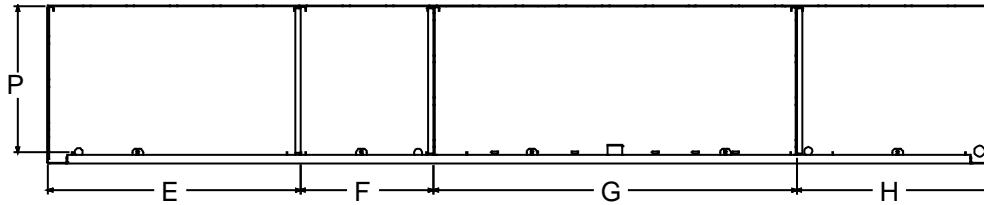

Dominator I Sidepack Dimensions

Left Hand Sidepack

	Compartment Dimensions								Door Opening Dimensions							Usable Depth
	A	B	C	D	E	F	G	H	I	J	K	L	M	N	O	
Base Body																
9ft Standard	44" (111.8)		23.88" (60.7)	44" (111.8)	34" (86.4)		47.75" (121.3)	26.75" (67.9)	38.75" (94.4)	21.5" (54.6)	38.75" (94.4)	29.75" (75.6)		42.88" (108.9)	18.38" (46.7)	20.25" (51.4)
9ft RF Raised	44" (111.8)		23.88" (60.7)	44" (111.8)	34" (86.4)		47.75" (121.3)	26.75" (67.9)	38.75" (94.4)	21.5" (54.6)	38.75" (94.4)	29.75" (75.6)		42.88" (108.9)	18.38" (46.7)	20.25" (51.4)
11ft Standard	44" (111.8)	44" (111.8)	23.88" (60.7)	44" (111.8)	34.93" (88.7)	18.38" (46.8)	50.38" (127.9)	26.75" (67.9)	38.75" (94.4)	21.5" (54.6)	38.75" (94.4)	29.75" (75.6)	16.75" (42.5)	44.88" (114)	18.38" (46.7)	20.25" (51.4)
11ft RF Raised	44" (111.8)	44" (111.8)	23.88" (60.7)	44" (111.8)	34.93" (88.7)	18.38" (46.8)	50.38" (127.9)	26.75" (67.9)	38.75" (94.4)	21.5" (54.6)	38.75" (94.4)	29.75" (75.6)	16.75" (42.5)	44.88" (114)	18.38" (46.7)	20.25" (51.4)
11ft LF Raised	60" (152.4)	60" (152.4)	23.88" (60.7)	44" (111.8)	34.93" (88.7)	18.38" (46.8)	50.38" (127.9)	26.75" (67.9)	54.75" (139.1)	21.5" (54.6)	38.75" (94.4)	29.75" (75.6)	16.75" (42.5)	44.88" (114)	18.38" (46.7)	20.25" (51.4)
11ft RF & LF Raised	60" (152.4)	60" (152.4)	23.88" (60.7)	44" (111.8)	34.93" (88.7)	18.38" (46.8)	50.38" (127.9)	26.75" (67.9)	54.75" (139.1)	21.5" (54.6)	38.75" (94.4)	29.75" (75.6)	16.75" (42.5)	44.88" (114)	18.38" (46.7)	20.25" (51.4)
11ft All Raised	60" (152.4)	60" (152.4)	31.88" (81)	60" (152.4)	34.93" (88.7)	18.38" (46.8)	50.38" (127.9)	26.75" (67.9)	54.75" (139.1)	29.50" (74.9)	54.75" (139.1)	29.75" (75.6)	16.75" (42.5)	44.88" (114)	18.38" (46.7)	20.25" (51.4)