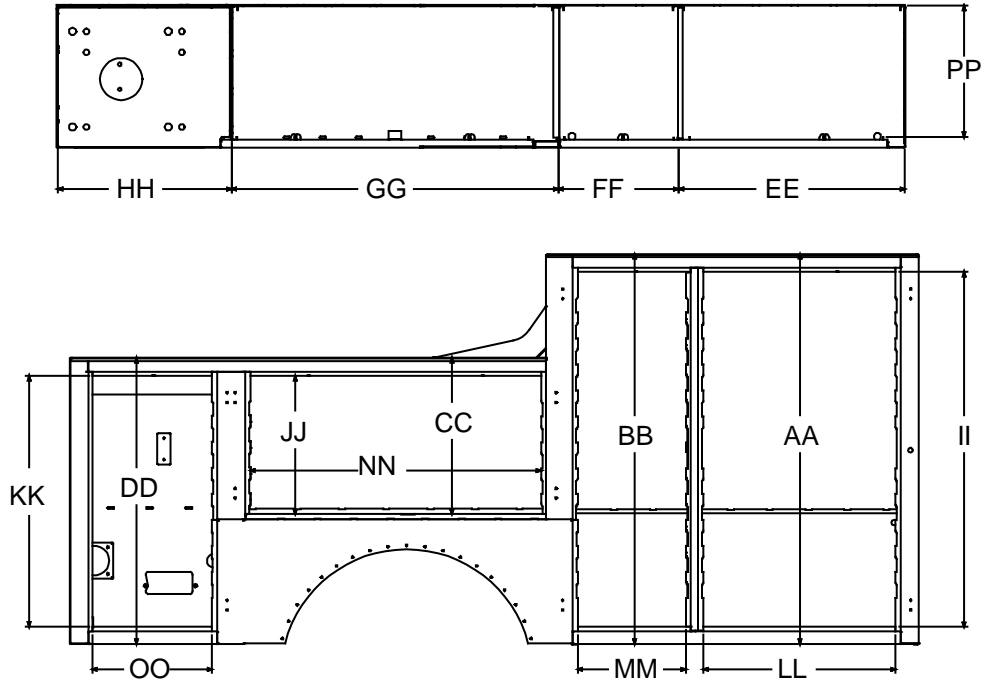

Right Hand Sidpack

	Compartment Dimensions								Door Opening Dimensions						Usable Depth		
	AA	BB	CC	DD	EE	FF	GG	HH	II	JJ	KK	LL	MM	NN		OO	PP
Base Body																	
9ft Standard	44" (111.8)		23.88" (60.7)	44" (111.8)	34" (86.4)		47.75" (121.3)	26.75" (67.9)	38.75" (94.4)	21.5" (54.6)	38.75" (94.4)	29.75" (75.6)		42.88" (108.9)	18.38" (46.7)	20.25" (51.4)	
9ft RF Raised	60" (152.4)		23.88" (60.7)	44" (111.8)	34" (86.4)		47.75" (121.3)	26.75" (67.9)	54.75" (139.1)	21.5" (54.6)	38.75" (94.4)	29.75" (75.6)		42.88" (108.9)	18.38" (46.7)	20.25" (51.4)	
11ft Standard	44" (111.8)	44" (111.8)	23.88" (60.7)	44" (111.8)	34.93" (88.7)	18.38" (46.8)	50.38" (127.9)	26.75" (67.9)	38.75" (94.4)	21.5" (54.6)	38.75" (94.4)	29.75" (75.6)	16.75" (42.5)	44.88" (114)	18.38" (46.7)	20.25" (51.4)	
11ft RF Raised	60" (152.4)	60" (152.4)	23.88" (60.7)	44" (111.8)	34.93" (88.7)	18.38" (46.8)	50.38" (127.9)	26.75" (67.9)	54.75" (139.1)	21.5" (54.6)	38.75" (94.4)	29.75" (75.6)	16.75" (42.5)	44.88" (114)	18.38" (46.7)	20.25" (51.4)	
11ft LF Raised	44" (111.8)	44" (111.8)	23.88" (60.7)	44" (111.8)	34.93" (88.7)	18.38" (46.8)	50.38" (127.9)	26.75" (67.9)	38.75" (94.4)	21.5" (54.6)	38.75" (94.4)	29.75" (75.6)	16.75" (42.5)	44.88" (114)	18.38" (46.7)	20.25" (51.4)	
11ft RF & LF Raised	60" (152.4)	60" (152.4)	23.88" (60.7)	44" (111.8)	34.93" (88.7)	18.38" (46.8)	50.38" (127.9)	26.75" (67.9)	54.75" (139.1)	21.5" (54.6)	38.75" (94.4)	29.75" (75.6)	16.75" (42.5)	44.88" (114)	18.38" (46.7)	20.25" (51.4)	
11ft All Raised	60" (152.4)	60" (152.4)	31.88" (81)	52" (132.1)	34.93" (88.7)	18.38" (46.8)	50.38" (127.9)	26.75" (67.9)	54.75" (139.1)	29.50" (74.9)	46.75" (118.7)	29.75" (75.6)	16.75" (42.5)	44.88" (114)	18.38" (46.7)	20.25" (51.4)