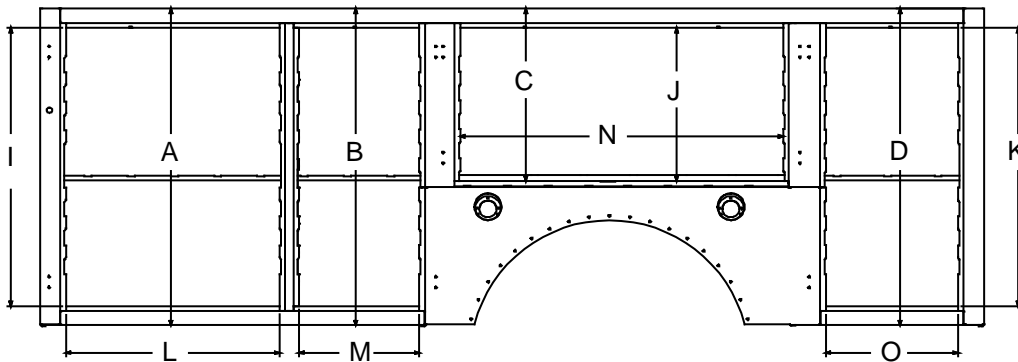

Dominator I Sidepack Dimensions

Left Hand Sidepack

	Compartment Dimensions								Door Opening Dimensions							Usable Depth
	A	B	C	D	E	F	G	H	I	J	K	L	M	N	O	
Base Body																
9ft Standard	44" (111.8)		23.88" (60.7)	44" (111.8)	34" (86.4)		47.75" (121.3)	26.75" (67.9)	38.75" (94.4)	21.5" (54.6)	38.75" (94.4)	29.75" (75.6)		42.88" (108.9)	18.38" (46.7)	20.25" (51.4)
9ft RF Raised	44" (111.8)		23.88" (60.7)	44" (111.8)	34" (86.4)		47.75" (121.3)	26.75" (67.9)	38.75" (94.4)	21.5" (54.6)	38.75" (94.4)	29.75" (75.6)		42.88" (108.9)	18.38" (46.7)	20.25" (51.4)
11ft Standard	44" (111.8)	44" (111.8)	23.88" (60.7)	44" (111.8)	34.93" (88.7)	18.38" (46.8)	50.38" (127.9)	26.75" (67.9)	38.75" (94.4)	21.5" (54.6)	38.75" (94.4)	29.75" (75.6)	16.75" (42.5)	44.88" (114)	18.38" (46.7)	20.25" (51.4)
11ft RF Raised	44" (111.8)	44" (111.8)	23.88" (60.7)	44" (111.8)	34.93" (88.7)	18.38" (46.8)	50.38" (127.9)	26.75" (67.9)	38.75" (94.4)	21.5" (54.6)	38.75" (94.4)	29.75" (75.6)	16.75" (42.5)	44.88" (114)	18.38" (46.7)	20.25" (51.4)
11ft LF Raised	60" (152.4)	60" (152.4)	23.88" (60.7)	44" (111.8)	34.93" (88.7)	18.38" (46.8)	50.38" (127.9)	26.75" (67.9)	54.75" (139.1)	21.5" (54.6)	38.75" (94.4)	29.75" (75.6)	16.75" (42.5)	44.88" (114)	18.38" (46.7)	20.25" (51.4)
11ft RF & LF Raised	60" (152.4)	60" (152.4)	23.88" (60.7)	44" (111.8)	34.93" (88.7)	18.38" (46.8)	50.38" (127.9)	26.75" (67.9)	54.75" (139.1)	21.5" (54.6)	38.75" (94.4)	29.75" (75.6)	16.75" (42.5)	44.88" (114)	18.38" (46.7)	20.25" (51.4)
11ft All Raised	60" (152.4)	60" (152.4)	31.88" (81)	60" (152.4)	34.93" (88.7)	18.38" (46.8)	50.38" (127.9)	26.75" (67.9)	54.75" (139.1)	29.50" (74.9)	54.75" (139.1)	29.75" (75.6)	16.75" (42.5)	44.88" (114)	18.38" (46.7)	20.25" (51.4)