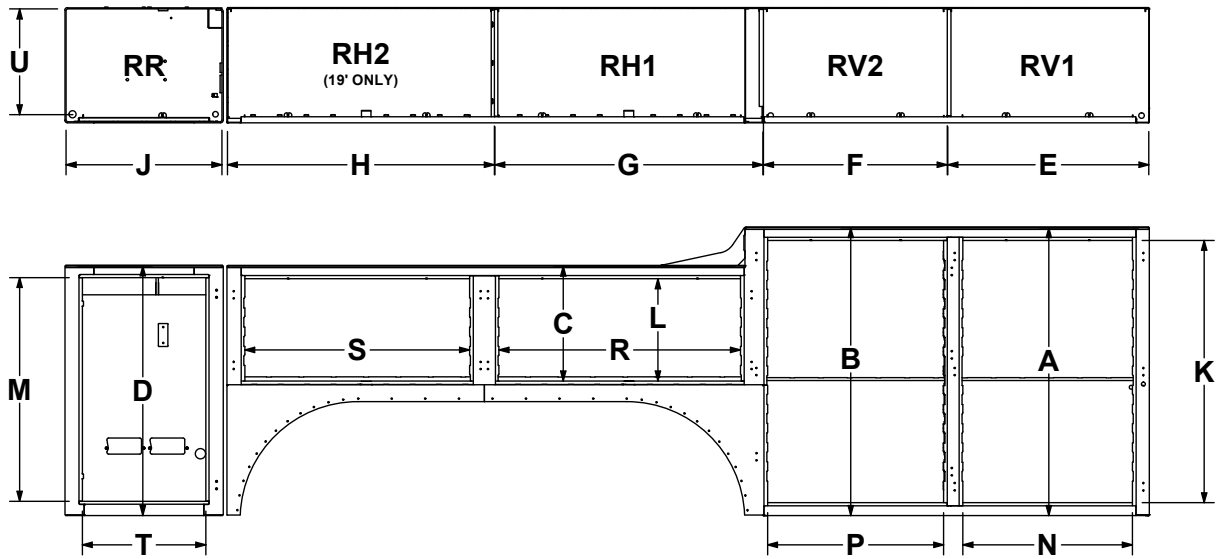

99906768 - DOM4 (RH)

DOM IV RIGHT HAND COMPARTMENT DIMENSIONS

BASE BODY	A	B	C	D	E	F	G	H	J
14' STANDARD	52" (132.1)	60" (152.4)	23.88" (60.7)	52" (132.1)	41.93" (106.5)	38.38" (97.5)	51.62" (131.1)	55.62" (141.3)	32.75" (83.2)
14' FRONT RAISED			31.88" (81.0)	60" (152.4)					
14" ALL RAISED			23.88" (60.7)	52" (132.1)					
19' FRONT RAISED			31.88" (81.0)	60" (152.4)					
19' ALL RAISED			55.88" (141.9)	55.62" (141.3)					

DOM IV RIGHT HAND DOOR OPENING DIMENSIONS

BASE BODY	K	L	M	N	P	R	S	T	U
14' STANDARD	46.75" (118.7)	21.5" (54.6)	46.81" (118.6)	34.75" (88.3)	36.75" (93.3)	43.38" (110.2)	50.38" (127.9)	46.75" (118.7)	25.88" (65.7)
14' FRONT RAISED	54.75" (139.1)		54.81" (139.2)						
14" ALL RAISED	21.5" (54.6)		46.81" (118.6)						
19' FRONT RAISED	29.5" (74.9)		54.81" (139.2)						
19' ALL RAISED	29.5" (74.9)		54.81" (139.2)						

NOTE:
() = CENTIMETERS

99906768 - DOM4 (LH)

DOM4 LH COMPARTMENT DIMENSIONS									
BASE BODY	A	B	C	D	E	F	G	H	J
14' STANDARD	52" (132.1)	23.88" (60.7)	52" (132.1)	41.93" (106.5)	38.38" (97.5)	47.75" (131.1)	55.88" (141.9)	56.38" (141.3)	32.75" (83.2)
14' FRONT RAISED									
14' ALL RAISED	60" (152.4)	31.88" (81.0)	60" (152.4)						
19' FRONT RAISED	52" (132.1)	23.88" (60.7)	52" (132.1)						
19' ALL RAISED	60" (152.4)	31.88" (81.0)	60" (152.4)						
DOM4 LH DOOR OPENING DIMENSIONS									
BASE BODY	K	L	M	N	P	R	S	T	U
14' STANDARD	46.75 (118.7)	21.5" (54.6)	46.75 (118.7)	34.75 (88.3)	36.75" (93.3)	46.88" (119.1)	50.38" (127.9)	24.38" (61.9)	20.25 (51.4)
14' FRONT RAISED									
14' ALL RAISED	29.5" (74.9)	54.75" (139.1)							
19' FRONT RAISED	46.75 (118.7)	21.5" (54.6)	46.75 (118.7)						
19' ALL RAISED	54.75" (139.1)	29.5" (74.9)	54.75" (139.1)						