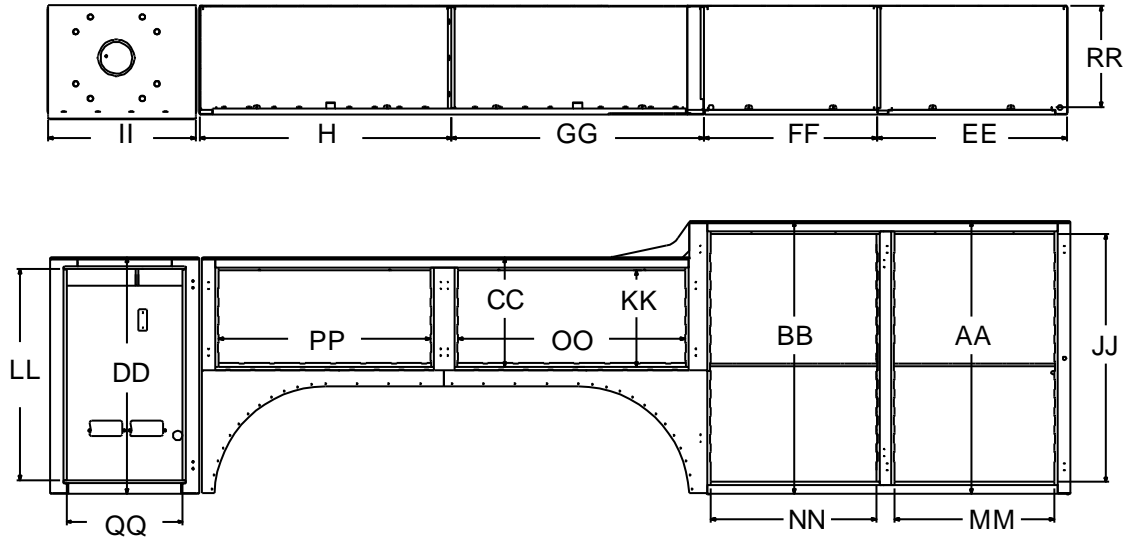

Right Hand Sidepack

*21.25" (54.0) AT DOOR LATCH

	Compartment Dimensions									Door Opening Dimensions							Usable Depth		
	AA	BB	CC	DD	EE	FF	GG	HH	II	JJ	KK	LL	MM	NN	OO	PP		QQ	RR
Base Body																			
14ft RF Raised	60" (152.4)	60" (152.4)	23.88" (60.7)	52" (132.1)	41.93" (106.5)	38.38" (97.5)	51.62" (131.1)		32.75" (83.2)	54.75" (139.1)	21.50" (54.6)	46.81" (118.6)	34.75" (88.3)	36.75" (93.3)	43.38" (110.2)		25.88" (65.7)	22.25" * (51.5)	
14ft RF & LF Raised	60" (152.4)	60" (152.4)	23.88" (60.7)	52" (132.1)	41.93" (106.5)	38.38" (97.5)	51.62" (131.1)		32.75" (83.2)	54.75" (139.1)	21.50" (54.6)	46.81" (118.6)	34.75" (88.3)	36.75" (93.3)	43.38" (110.2)		25.88" (65.7)	22.25" * (51.5)	
14ft RF & LH Raised	60" (152.4)	60" (152.4)	23.88" (60.7)	52" (132.1)	41.93" (106.5)	38.38" (97.5)	51.62" (131.1)		32.75" (83.2)	54.75" (139.1)	21.50" (54.6)	46.81" (118.6)	34.75" (88.3)	36.75" (93.3)	43.38" (110.2)		25.88" (65.7)	22.25" * (51.5)	
14ft All Raised	60" (152.4)	60" (152.4)	31.88" (81)	52" (132.1)	41.93" (106.5)	38.38" (97.5)	51.62" (131.1)		32.75" (83.2)	54.75" (139.1)	29.50" (74.9)	46.81" (118.6)	34.75" (88.3)	36.75" (93.3)	43.38" (110.2)		25.88" (65.7)	22.25" * (51.5)	
19ft RF & LH Raised	60" (152.4)	60" (152.4)	23.88" (60.7)	52" (132.1)	41.93" (106.5)	38.38" (97.5)	55.88" (141.9)	55.62" (141.3)	32.75" (83.2)	54.75" (139.1)	21.50" (54.6)	46.81" (118.6)	34.75" (88.3)	36.75" (93.3)	50.38" (127.9)	46.75" (118.7)	25.88" (65.7)	22.25" * (51.5)	
19ft All Raised	60" (152.4)	60" (152.4)	31.88" (81)	52" (132.1)	41.93" (106.5)	38.38" (97.5)	55.88" (141.9)	55.62" (141.3)	32.75" (83.2)	54.75" (139.1)	29.50" (74.9)	46.81" (118.6)	34.75" (88.3)	36.75" (93.3)	50.38" (127.9)	46.75" (118.7)	25.88" (65.7)	22.25" * (51.5)