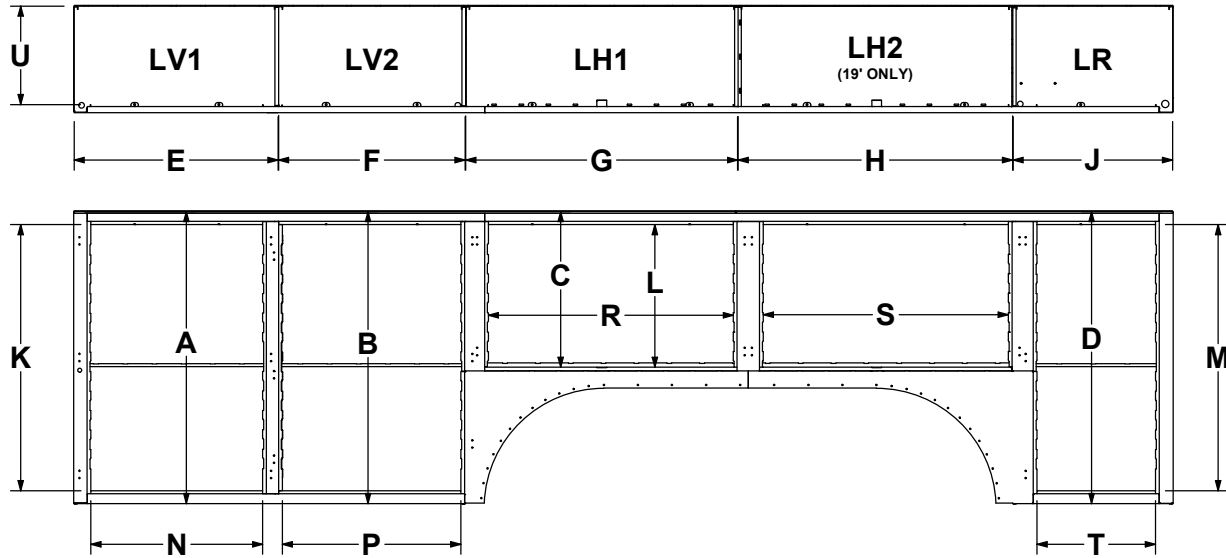

99906768 - DOM4 (RH)

DOM IV RIGHT HAND COMPARTMENT DIMENSIONS

BASE BODY	A	B	C	D	E	F	G	H	J
14' STANDARD	52" (132.1)	60" (152.4)	23.88" (60.7)	52" (132.1)	41.93" (106.5)	38.38" (97.5)	51.62" (131.1)	55.62" (141.3)	32.75" (83.2)
14' FRONT RAISED			31.88" (81.0)	60" (152.4)					
14" ALL RAISED			23.88" (60.7)	52" (132.1)					
19' FRONT RAISED			31.88" (81.0)	60" (152.4)					
19' ALL RAISED			55.88" (141.9)	55.62" (141.3)					

DOM IV RIGHT HAND DOOR OPENING DIMENSIONS

BASE BODY	K	L	M	N	P	R	S	T	U
14' STANDARD	46.75" (118.7)	21.5" (54.6)	46.81" (118.6)	34.75" (88.3)	36.75" (93.3)	43.38" (110.2)	50.38" (127.9)	46.75" (118.7)	25.88" (65.7)
14' FRONT RAISED	54.75" (139.1)		54.81" (139.2)						
14" ALL RAISED	21.5" (54.6)		46.81" (118.6)						
19' FRONT RAISED	29.5" (74.9)		54.81" (139.2)						
19' ALL RAISED	29.5" (74.9)		54.81" (139.2)						

NOTE:
() = CENTIMETERS

99906768 - DOM4 (LH)

DOM4 LH COMPARTMENT DIMENSIONS									
BASE BODY	A	B	C	D	E	F	G	H	J
14' STANDARD	52" (132.1)	23.88" (60.7)	52" (132.1)	41.93" (106.5)	38.38" (97.5)	47.75" (131.1)	55.88" (141.9)	56.38" (141.3)	32.75" (83.2)
14' FRONT RAISED									
14' ALL RAISED	60" (152.4)	31.88" (81.0)	60" (152.4)						
19' FRONT RAISED	52" (132.1)	23.88" (60.7)	52" (132.1)						
19' ALL RAISED	60" (152.4)	31.88" (81.0)	60" (152.4)						
DOM4 LH DOOR OPENING DIMENSIONS									
BASE BODY	K	L	M	N	P	R	S	T	U
14' STANDARD	46.75 (118.7)	21.5" (54.6)	46.75 (118.7)	34.75 (88.3)	36.75" (93.3)	46.88" (119.1)	50.38" (127.9)	24.38" (61.9)	20.25 (51.4)
14' FRONT RAISED									
14' ALL RAISED	29.5" (74.9)	54.75" (139.1)							
19' FRONT RAISED	46.75 (118.7)	21.5" (54.6)	46.75 (118.7)						
19' ALL RAISED	54.75" (139.1)	29.5" (74.9)	54.75" (139.1)						