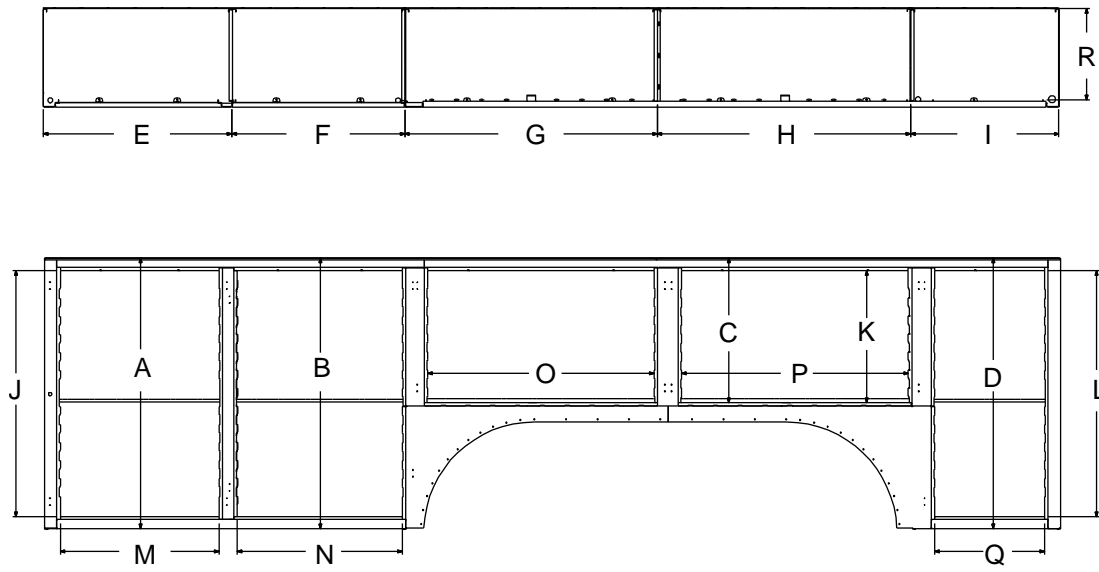

Dominator IV Sidepack Dimensions

Left Hand Sidepack

* 19.25" (49.0) AT DOOR LATCH

Base Body	Compartment Dimensions									Door Opening Dimensions								Usable Depth
	A	B	C	D	E	F	G	H	I	J	K	L	M	N	O	P	Q	
14ft RF Raised	52" (132.1)	52" (132.1)	23.88" (60.7)	52" (132.1)	41.93" (106.5)	38.38" (97.5)	52.38" (133)		32.75" (83.2)	46.75" (118.7)	21.50" (54.6)	46.75" (118.7)	34.75" (88.3)	36.75" (93.3)	46.88" (119.1)		24.38" (61.9)	20.25"* (51.4)
14ft RF & LF Raised	60" (152.4)	60" (152.4)	23.88" (60.7)	52" (132.1)	41.93" (106.5)	38.38" (97.5)	52.38" (133)		32.75" (83.2)	54.75" (139.1)	21.50" (54.6)	46.75" (118.7)	34.75" (88.3)	36.75" (93.3)	46.88" (119.1)		24.38" (61.9)	20.25"* (51.4)
14ft RF & LH Raised	60" (152.4)	60" (152.4)	31.88" (81)	60" (152.4)	41.93" (106.5)	38.38" (97.5)	52.38" (133)		32.75" (83.2)	54.75" (139.1)	29.50" (74.9)	54.75" (139.1)	34.75" (88.3)	36.75" (93.3)	46.88" (119.1)		24.38" (61.9)	20.25"* (51.4)
14ft All Raised	60" (152.4)	60" (152.4)	31.88" (81)	60" (152.4)	41.93" (106.5)	38.38" (97.5)	52.38" (133)		32.75" (83.2)	54.75" (139.1)	29.50" (74.9)	54.75" (139.1)	34.75" (88.3)	36.75" (93.3)	46.88" (119.1)		24.38" (61.9)	20.25"* (51.4)
19ft RF & LH Raised	60" (152.4)	60" (152.4)	31.88" (81)	60" (152.4)	41.93" (106.5)	38.38" (97.5)	55.88" (141.9)	56.38" (143.2)	32.75" (83.2)	54.75" (139.1)	29.50" (74.9)	54.75" (139.1)	34.75" (88.3)	36.75" (93.3)	50.38" (127.9)	50.38" (127.9)	24.38" (61.9)	20.25"* (51.4)
19ft All Raised	60" (152.4)	60" (152.4)	31.88" (81)	60" (152.4)	41.93" (106.5)	38.38" (97.5)	55.88" (141.9)	56.38" (143.2)	32.75" (83.2)	54.75" (139.1)	29.50" (74.9)	54.75" (139.1)	34.75" (88.3)	36.75" (93.3)	50.38" (127.9)	50.38" (127.9)	24.38" (61.9)	20.25"* (51.4)