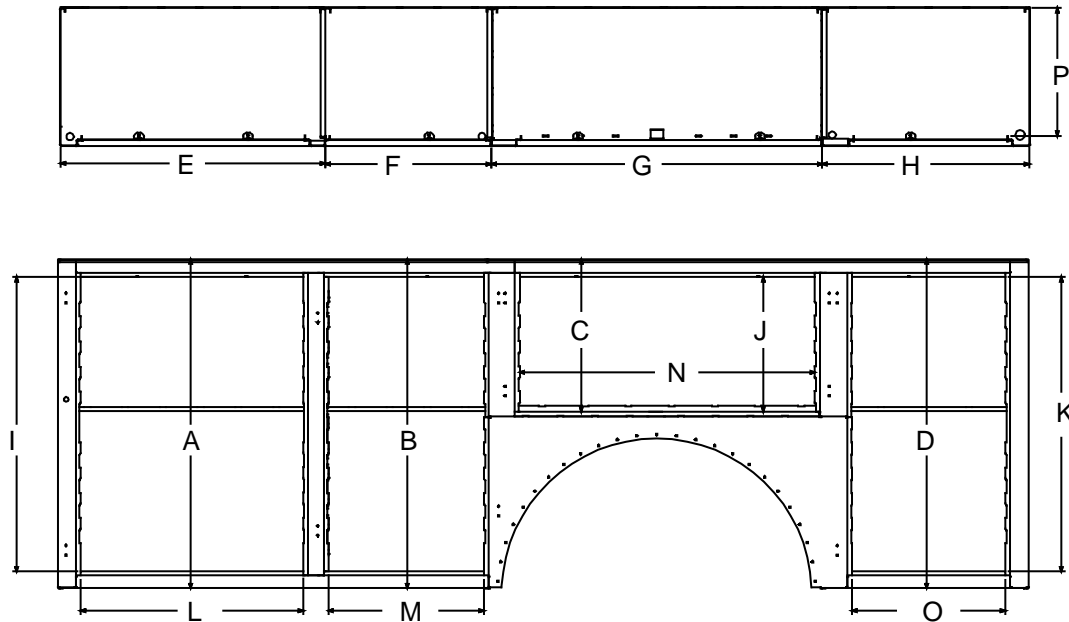

# Dominator III Sidepack Dimensions

## Left Hand Sidepack

Base Body	Compartment Dimensions								Door Opening Dimensions							Usable Depth
	A	B	C	D	E	F	G	H	I	J	K	L	M	N	O	
13ft Standard	52" (132.1)	52" (132.1)	23.88" (60.7)	52" (132.1)	41.93" (106.5)	26.38 (67)	52.38" (133)	32.75" (83.2)	46.75" (118.7)	21.50" (54.6)	46.75" (118.7)	34.75" (88.3)	26.25" (66.7)	46.88" (119.1)	24.38" (61.9)	20.25" (51.4)
13ft RF & LH Raised	60" (152.4)	60" (152.4)	31.88" (81)	60" (152.4)	41.93" (106.5)	26.38 (67)	52.38" (133)	32.75" (83.2)	54.75" (139.1)	29.50" (74.9)	54.75" (139.1)	34.75" (88.3)	26.25" (66.7)	46.88" (119.1)	24.38" (61.9)	20.25" (51.4)
13ft All Raised	60" (152.4)	60" (152.4)	31.88" (81)	60" (152.4)	41.93" (106.5)	26.38 (67)	52.38" (133)	32.75" (83.2)	54.75" (139.1)	29.50" (74.9)	54.75" (139.1)	34.75" (88.3)	26.25" (66.7)	46.88" (119.1)	24.38" (61.9)	20.25" (51.4)

### Right Hand Sidepack

	Compartment Dimensions															Usable Depth
	AA	BB	CC	DD	EE	FF	GG	HH	II	JJ	KK	LL	MM	NN	OO	
Base Body	52"	52"	23.88"	52"	41.93"	26.38	52.38"	32.75"	46.75"	21.50"	46.81"	34.75"	26.25"	46.88"	25.88"	20.25"
13ft Standard	(132.1)	(132.1)	(60.7)	(132.1)	(106.5)	(67)	(133)	(83.2)	(118.7)	(54.6)	(118.6)	(88.3)	(66.7)	(119.1)	(65.7)	(51.4)
13ft RF & LH Raised	60"	60"	23.88"	52"	41.93"	26.38	52.38"	32.75"	54.75"	21.50"	46.81"	34.75"	26.25"	46.88"	25.88"	20.25"
	(152.4)	(152.4)	(60.7)	(132.1)	(106.5)	(67)	(133)	(83.2)	(139.1)	(54.6)	(118.6)	(88.3)	(66.7)	(119.1)	(65.7)	(51.4)
13ft All Raised	60"	60"	31.88"	52"	41.93"	26.38	52.38"	32.75"	54.75"	29.50"	46.81"	34.75"	26.25"	46.88"	25.88"	20.25"
	(152.4)	(152.4)	(81)	(132.1)	(106.5)	(67)	(133)	(83.2)	(139.1)	(74.9)	(118.6)	(88.3)	(66.7)	(119.1)	(65.7)	(51.4)