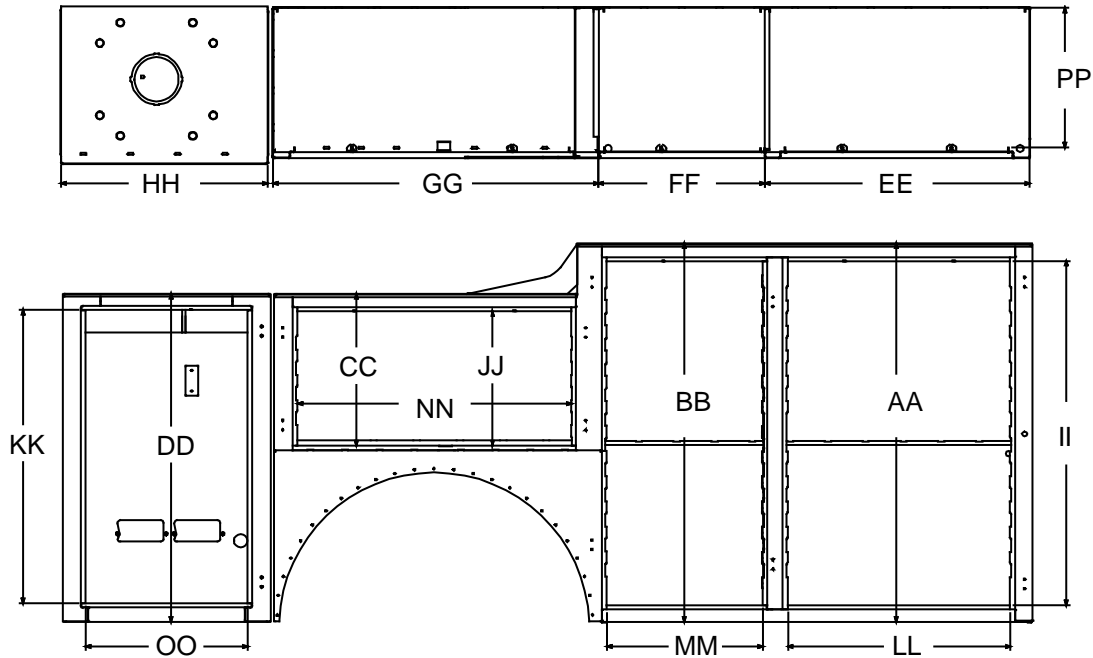

# Dominator III Sidepack Dimensions

## Left Hand Sidepack

Base Body	Compartment Dimensions								Door Opening Dimensions							Usable Depth
	A	B	C	D	E	F	G	H	I	J	K	L	M	N	O	
13ft Standard	52" (132.1)	52" (132.1)	23.88" (60.7)	52" (132.1)	41.93" (106.5)	26.38 (67)	52.38" (133)	32.75" (83.2)	46.75" (118.7)	21.50" (54.6)	46.75" (118.7)	34.75" (88.3)	26.25" (66.7)	46.88" (119.1)	24.38" (61.9)	20.25" (51.4)
13ft RF & LH Raised	60" (152.4)	60" (152.4)	31.88" (81)	60" (152.4)	41.93" (106.5)	26.38 (67)	52.38" (133)	32.75" (83.2)	54.75" (139.1)	29.50" (74.9)	54.75" (139.1)	34.75" (88.3)	26.25" (66.7)	46.88" (119.1)	24.38" (61.9)	20.25" (51.4)
13ft All Raised	60" (152.4)	60" (152.4)	31.88" (81)	60" (152.4)	41.93" (106.5)	26.38 (67)	52.38" (133)	32.75" (83.2)	54.75" (139.1)	29.50" (74.9)	54.75" (139.1)	34.75" (88.3)	26.25" (66.7)	46.88" (119.1)	24.38" (61.9)	20.25" (51.4)

### Right Hand Sidepack

	Compartment Dimensions															Usable Depth
	AA	BB	CC	DD	EE	FF	GG	HH	II	JJ	KK	LL	MM	NN	OO	
Base Body	52"	52"	23.88"	52"	41.93"	26.38	52.38"	32.75"	46.75"	21.50"	46.81"	34.75"	26.25"	46.88"	25.88"	20.25"
13ft Standard	(132.1)	(132.1)	(60.7)	(132.1)	(106.5)	(67)	(133)	(83.2)	(118.7)	(54.6)	(118.6)	(88.3)	(66.7)	(119.1)	(65.7)	(51.4)
13ft RF & LH Raised	60"	60"	23.88"	52"	41.93"	26.38	52.38"	32.75"	54.75"	21.50"	46.81"	34.75"	26.25"	46.88"	25.88"	20.25"
	(152.4)	(152.4)	(60.7)	(132.1)	(106.5)	(67)	(133)	(83.2)	(139.1)	(54.6)	(118.6)	(88.3)	(66.7)	(119.1)	(65.7)	(51.4)
13ft All Raised	60"	60"	31.88"	52"	41.93"	26.38	52.38"	32.75"	54.75"	29.50"	46.81"	34.75"	26.25"	46.88"	25.88"	20.25"
	(152.4)	(152.4)	(81)	(132.1)	(106.5)	(67)	(133)	(83.2)	(139.1)	(74.9)	(118.6)	(88.3)	(66.7)	(119.1)	(65.7)	(51.4)