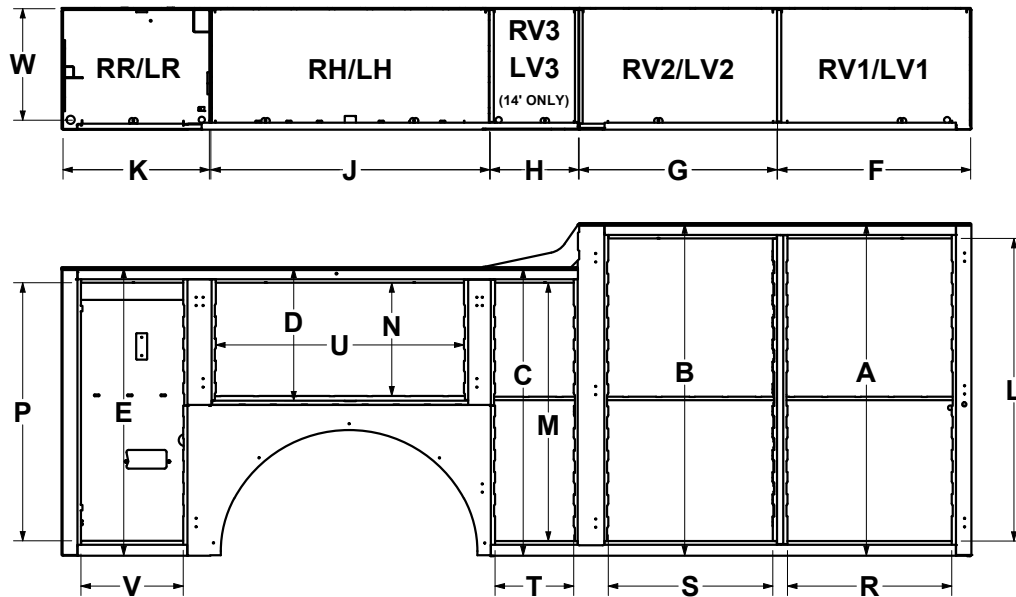

99906768 - DOM2, DOM3

DOM2, DOM3 COMPARTMENT DIMENSIONS

BASE BODY	A	B	C	D	E	F	G	H	J	K
11' STANDARD.	52" (132.1)			23.88" (60.7)	52" (132.1)					
11' FRONT RAISED	60" (152.4)			31.88" (81.0)	60" (152.4)	34.93" (88.7)	15.88" (40.3)		50.38" (128.0)	26.75" (67.9)
11' ALL RAISED				52" (132.1)	23.88" (60.7)					
14' FRONT RAISED				60" (152.4)	31.88" (81.0)	60" (152.4)				
14' ALL RAISED										

DOM2, DOM3 DOOR OPENING DIMENSIONS

BASE BODY	L	M	N	P	R	S	T	U	V	W		
11' STANDARD	46.75" (118.7)		21.5" (54.6)	46.75" (118.7)								
11' FRONT RAISED	54.75" (139.1)			54.75" (139.1)	29.75" (75.6)	14.25" (36.2)		44.88" (114.0)	18.38" (46.7)	20.25" (51.4)		
11' ALL RAISED											46.75" (118.7)	21.5" (54.6)
14' FRONT RAISED					54.75" (139.1)	29.5" (75.0)	54.75" (139.1)					
14' ALL RAISED												