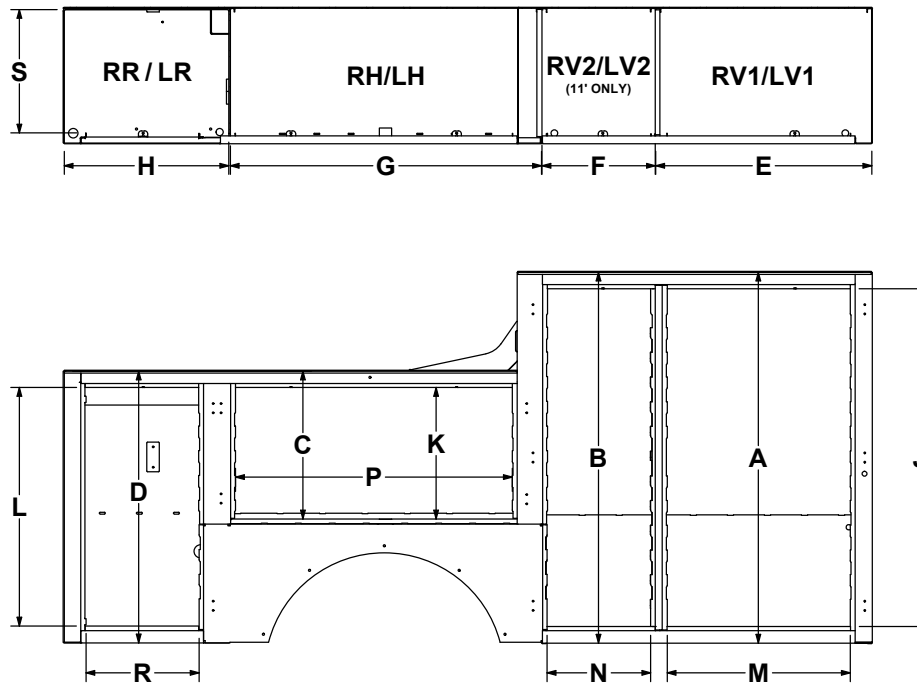

99906768 - DSC20

DSC20 COMPARTMENT DIMENSIONS

BASE BODY	A	B	C	D	E	F	G	H
9' STANDARD	44" (111.8)	N/A	23.88" (60.7)	44" (111.8)	34" (86.4)	N/A	47.75" (121.3)	26.75" (67.9)
11' STANDARD		44" (111.8)			34.93" (88.7)	18.38" (46.8)	50.38" (127.9)	
11' FRONT RAISED	60" (152.4)	60" (152.4)	31.88" (81.0)	60" (152.4)				
11' ALL RAISED								

DSC20 DOOR OPENING DIMENSIONS

BASE BODY	J	K	L	M	N	P	R	S
9' STANDARD	38.75" (94.4)	21.5" (54.6)	38.75" (94.4)	29.75" (75.6)	N/A	42.88" (108.9)	18.38" (46.7)	20.25" (51.4)
11' STANDARD					16.75" (42.5)	44.88" (114.0)		
11' FRONT RAISED	54.75" (139.1)	29.5" (74.9)	54.75" (139.1)					
11' ALL RAISED								

NOTE:
() = CENTIMETERS

99906768 - DSC20 - CONTINUED