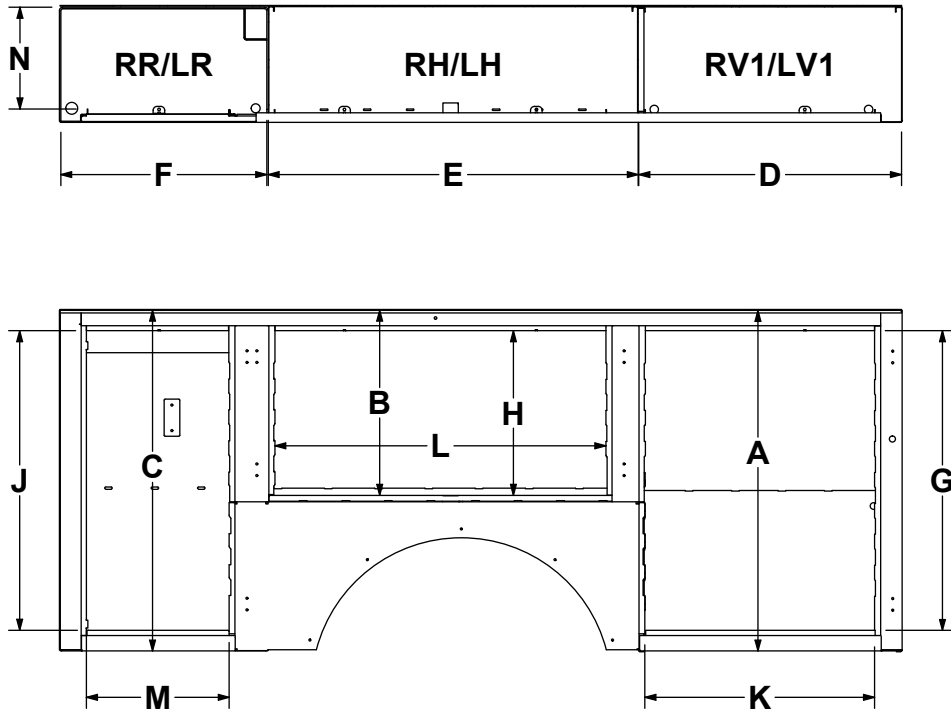

99906768 - DSC12

DSC12 COMPARTMENT DIMENSIONS						
BASE BODY	A	B	C	D	E	F
9' STANDARD	44" (111.8)	23.88" (60.7)	44" (111.8)	34" (86.4)	47.84" (121.5)	26.63" (67.6)

DSC12 DOOR OPENING DIMENSIONS							
BASE BODY	G	H	J	K	L	M	N
9' STANDARD	38.75' (98.4)	21.50" (54.6)	38.75' (98.4)	34" (86.4)	47.84" (121.5)	26.63" (67.6)	13.38" (34.0)

NOTE:
() = CENTIMETERS